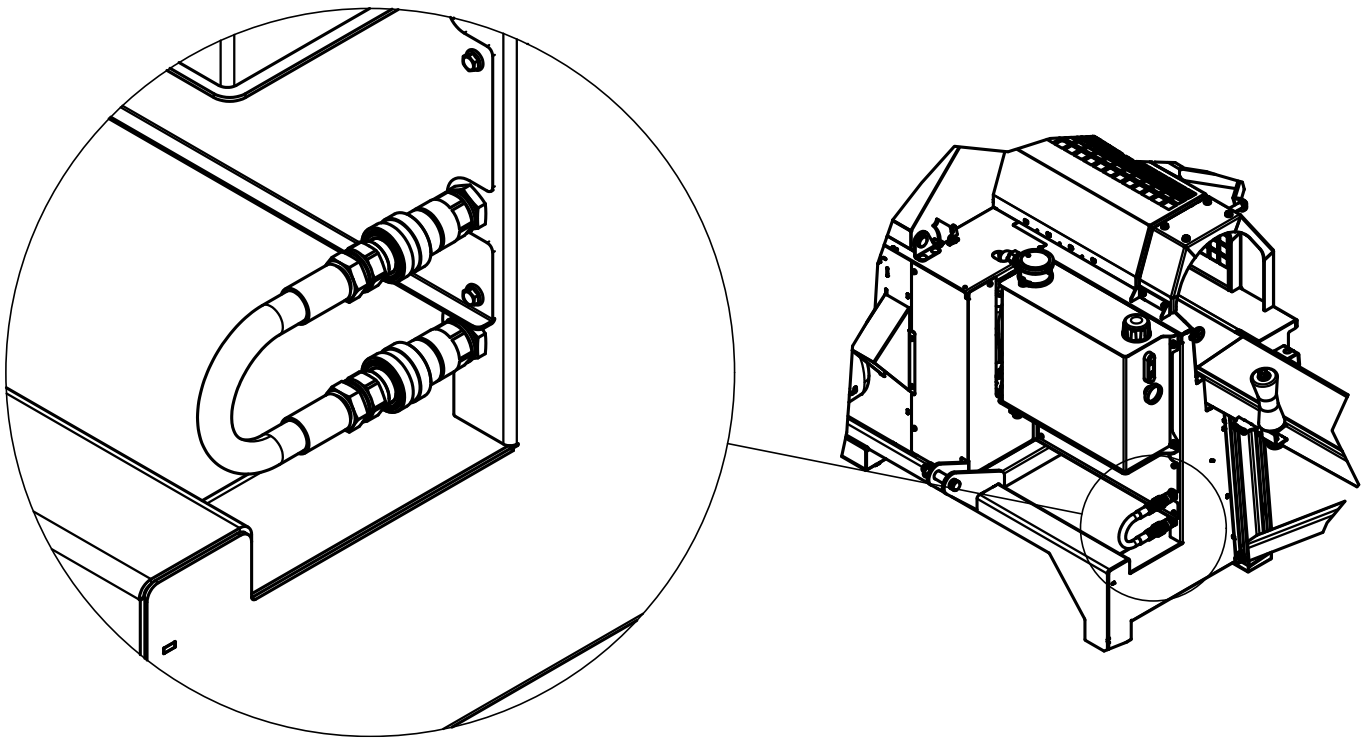

VM320 Outlet for log rack

Art.no. 141329050

Assembly descriptions

7630 Åsen, Norway
Tlf: +47 74 01 59 00
Fax: +47 74 01 59 10
Foretaksnr: NO 980.400.212.mva
www.duun.no

- Remove the hydraulic hose marked A in the picture above.

- Mount the quick couplings as shown in the picture above.
- The hydraulic hose D that is connected between the quick couplings in the picture above is a bypass hose which must be used when the log rack is not in use.

- New hydraulic hoses B and C must be connected as shown in the picture above.

Parts list 141329050

Art.no	Qty	Unit	Designation
2957804	2	pcs	Bulkhead bushing 1/2" BSP
2957858	2	pcs	Quick coupling 1/2" female
2957861	2	pcs	Hydraulic seal 1/2"
2958183	1	pcs	1/2" hose R2T L-300 Bypass
2958514	1	pcs	1/2" hose R2T L-980mm 45°+45° degree fittings
2958515	1	pcs	1/2" hose R2T L-1070mm 45°+90° degree fittings