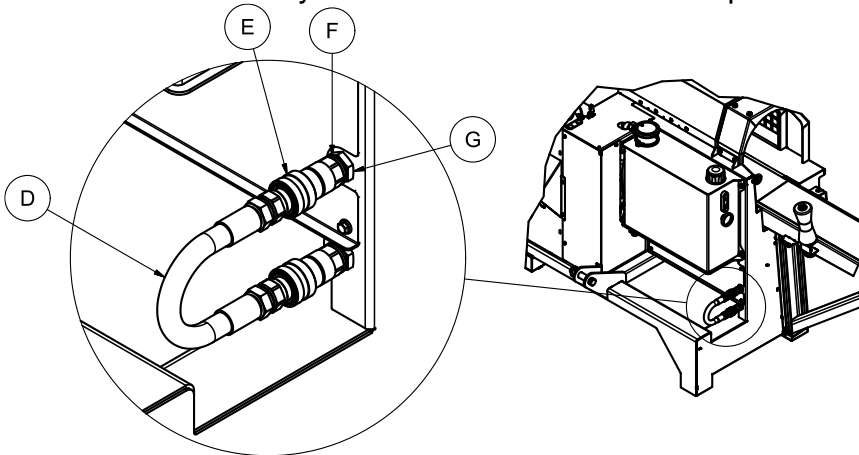

- Mount the quick couplings as shown in the picture above.
- The hydraulic hose D that is connected between the quick couplings in the picture above is a bypass hose which must be used when the log rack is not in use.

- New hydraulic hoses B and C must be connected as shown in the picture above.

Parts list 141329050

Art.no	Qty	Unit	Designation
2957804	2	pcs	Bulkhead bushing 1/2" BSP
2957858	2	pcs	Quick coupling 1/2" female
2957861	2	pcs	Hydraulic seal 1/2"
2958183	1	pcs	1/2" hose R2T L-300 Bypass
2958514	1	pcs	1/2" hose R2T L-980mm 45°+45° degree fittings
2958515	1	pcs	1/2" hose R2T L-1070mm 45°+90° degree fittings