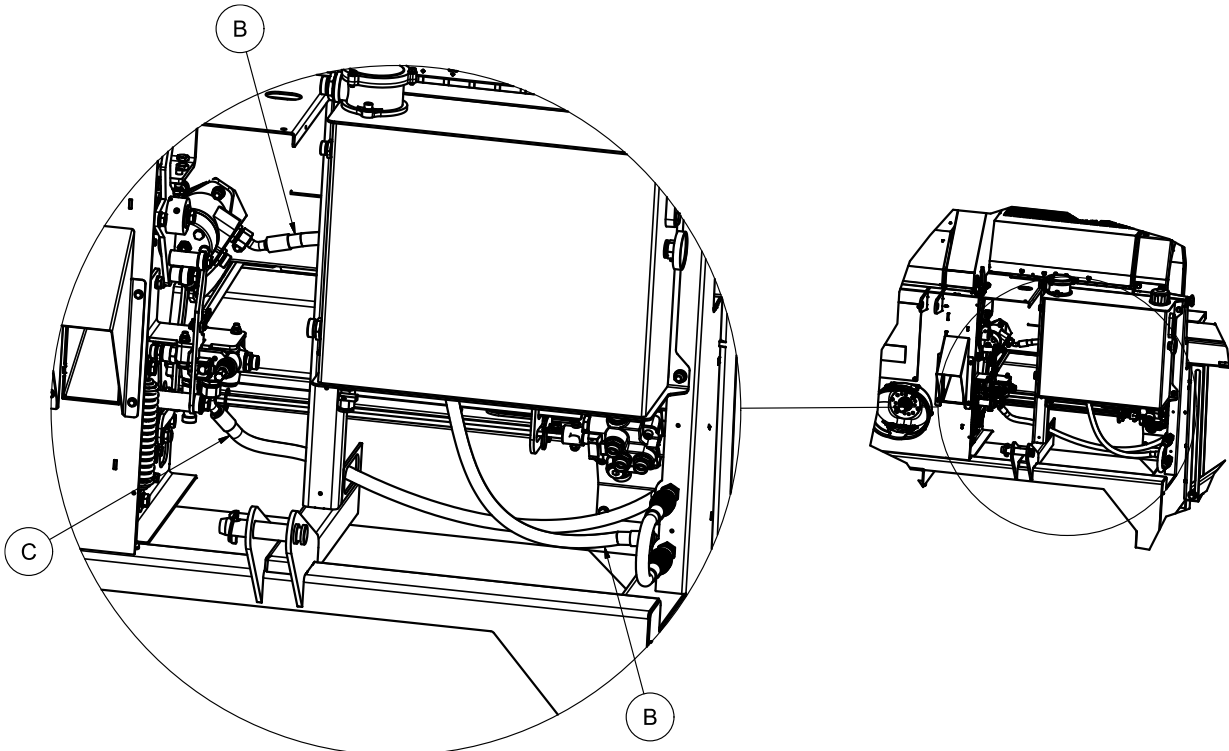

VM320 Outlet for log rack

Art.no. 141329050

Assembly descriptions

7630 Åsen, Norway
Tlf: +47 74 01 59 00
Fax: +47 74 01 59 10
Foretaksnr: NO 980.400.212.mva
www.duun.no

- Remove the hydraulic hose marked A in the picture above.

- Mount the quick couplings as shown in the picture above.
- The hydraulic hose D that is connected between the quick couplings in the picture above is a bypass hose which must be used when the log rack is not in use.

- New hydraulic hoses B and C must be connected as shown in the picture above.

Parts list 141329050

Art.no	Qty	Unit	Designation
2957804	2	pcs	Bulkhead bushing 1/2" BSP
2957858	2	pcs	Quick coupling 1/2" female
2957861	2	pcs	Hydraulic seal 1/2"
2958183	1	pcs	1/2" hose R2T L-300 Bypass
2958514	1	pcs	1/2" hose R2T L-980mm 45°+45° degree fittings
2958515	1	pcs	1/2" hose R2T L-1070mm 45°+90° degree fittings