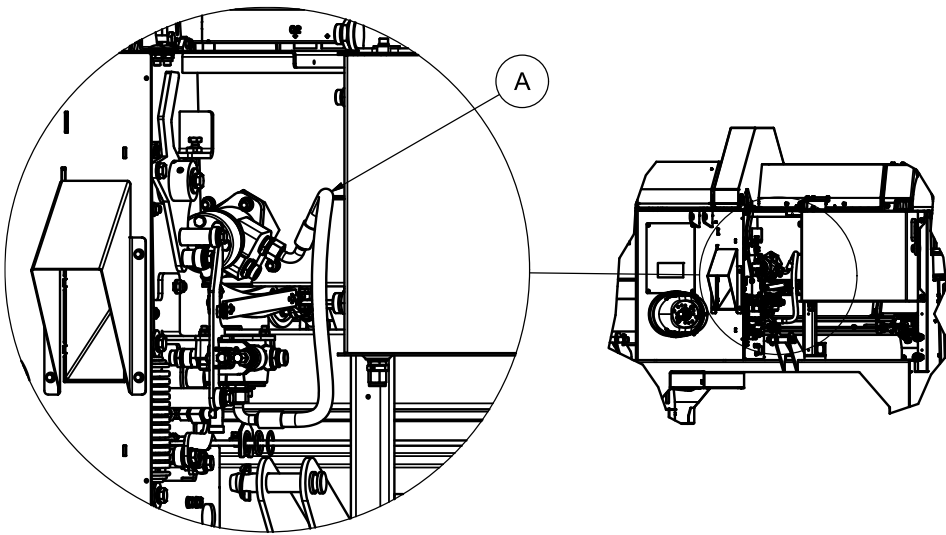

- Remove the hydraulic hose marked A in the picture above.